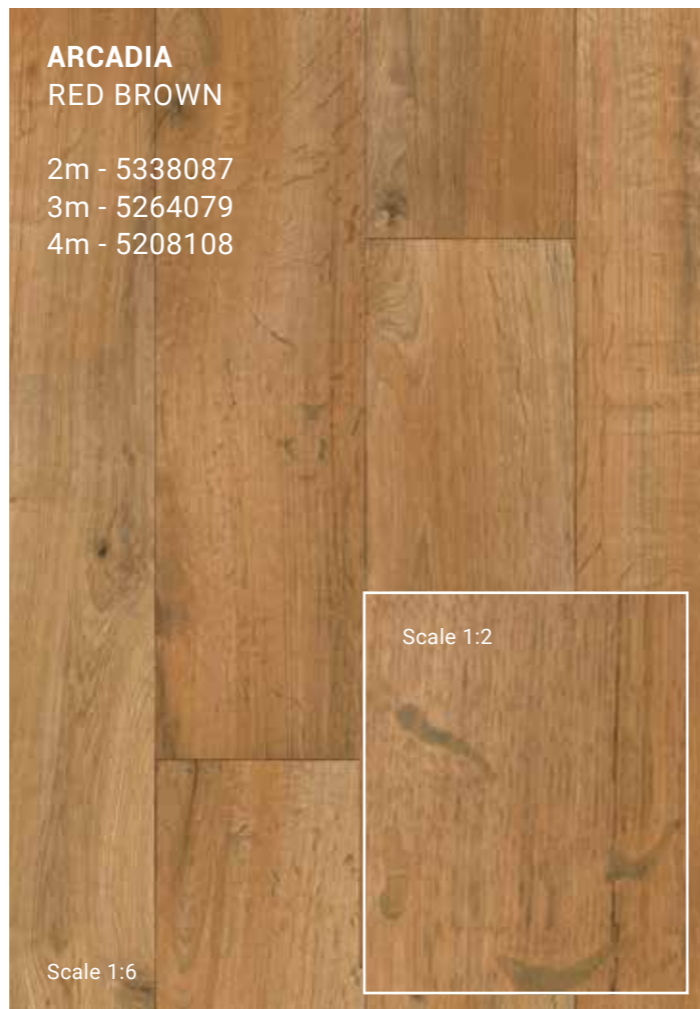

ARCADIA
RED BROWN

2m - 5338087
3m - 5264079
4m - 5208108

Scale 1:2

Scale 1:6