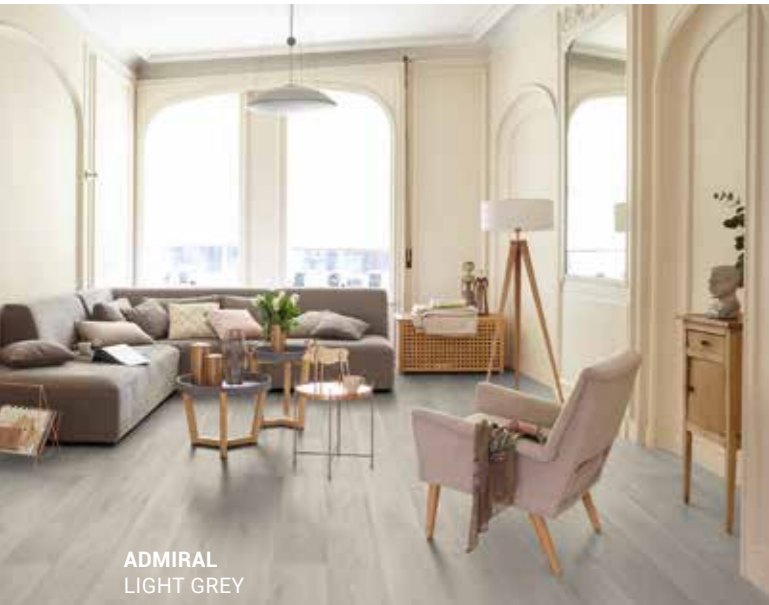

ICONIK 150 ADMIRAL

		2, 3, 4 m
		20 x 150 cm
		150 x 100 cm
		1,5 mm

EXTREME PROTECTION

5 years GUARANTEE RESIDENTIAL USE