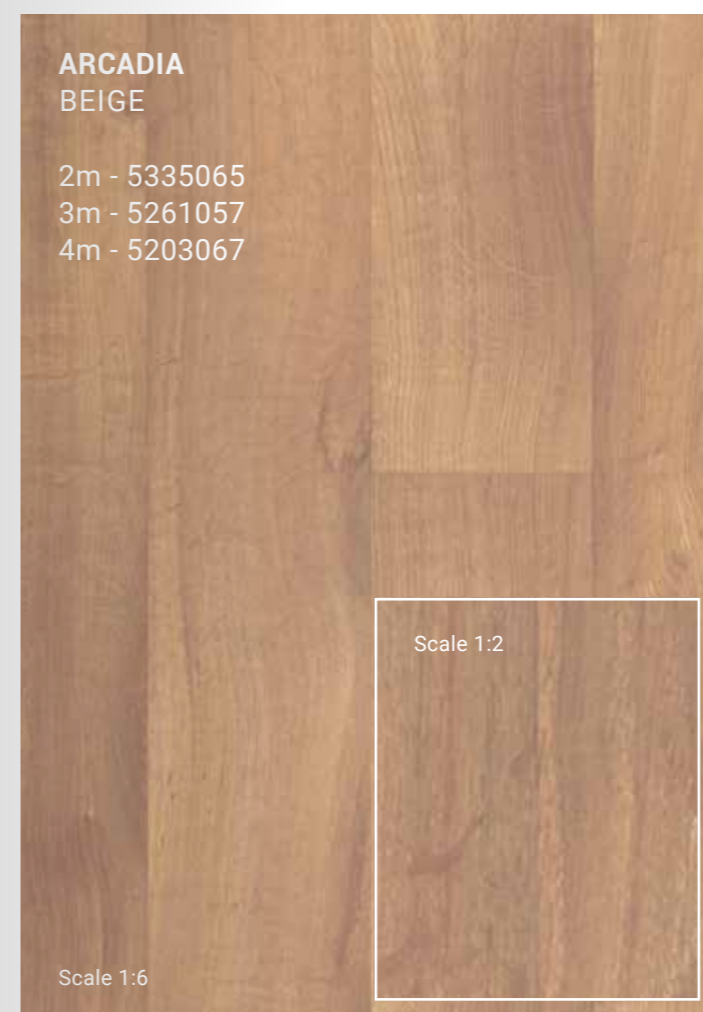

2, 3, 4 m
		16,66 x 100 cm
		100 x 100 cm
		4,5 mm

EXTREME PROTECTION

15 years GUARANTEE RESIDENTIAL USE