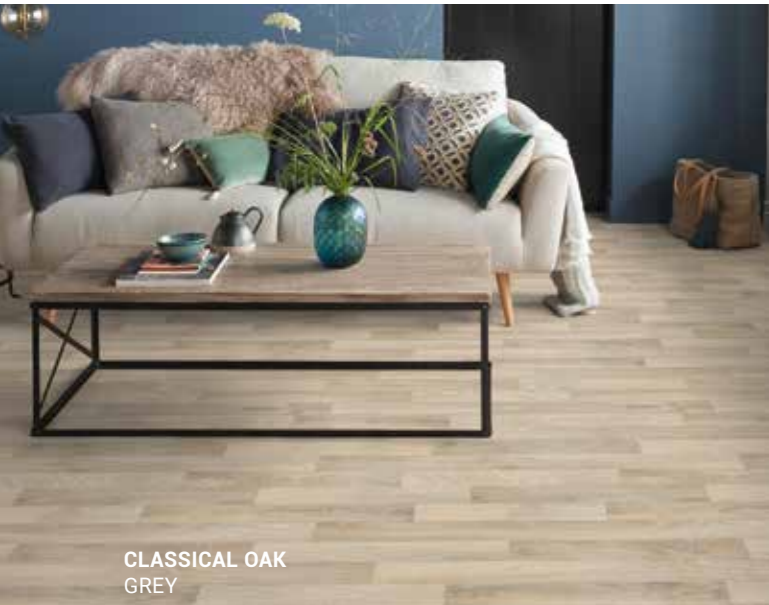

CLASSICAL OAK
NATURAL

ICONIK 280Tex CLASSICAL OAK

CLASSICAL OAK
GREY