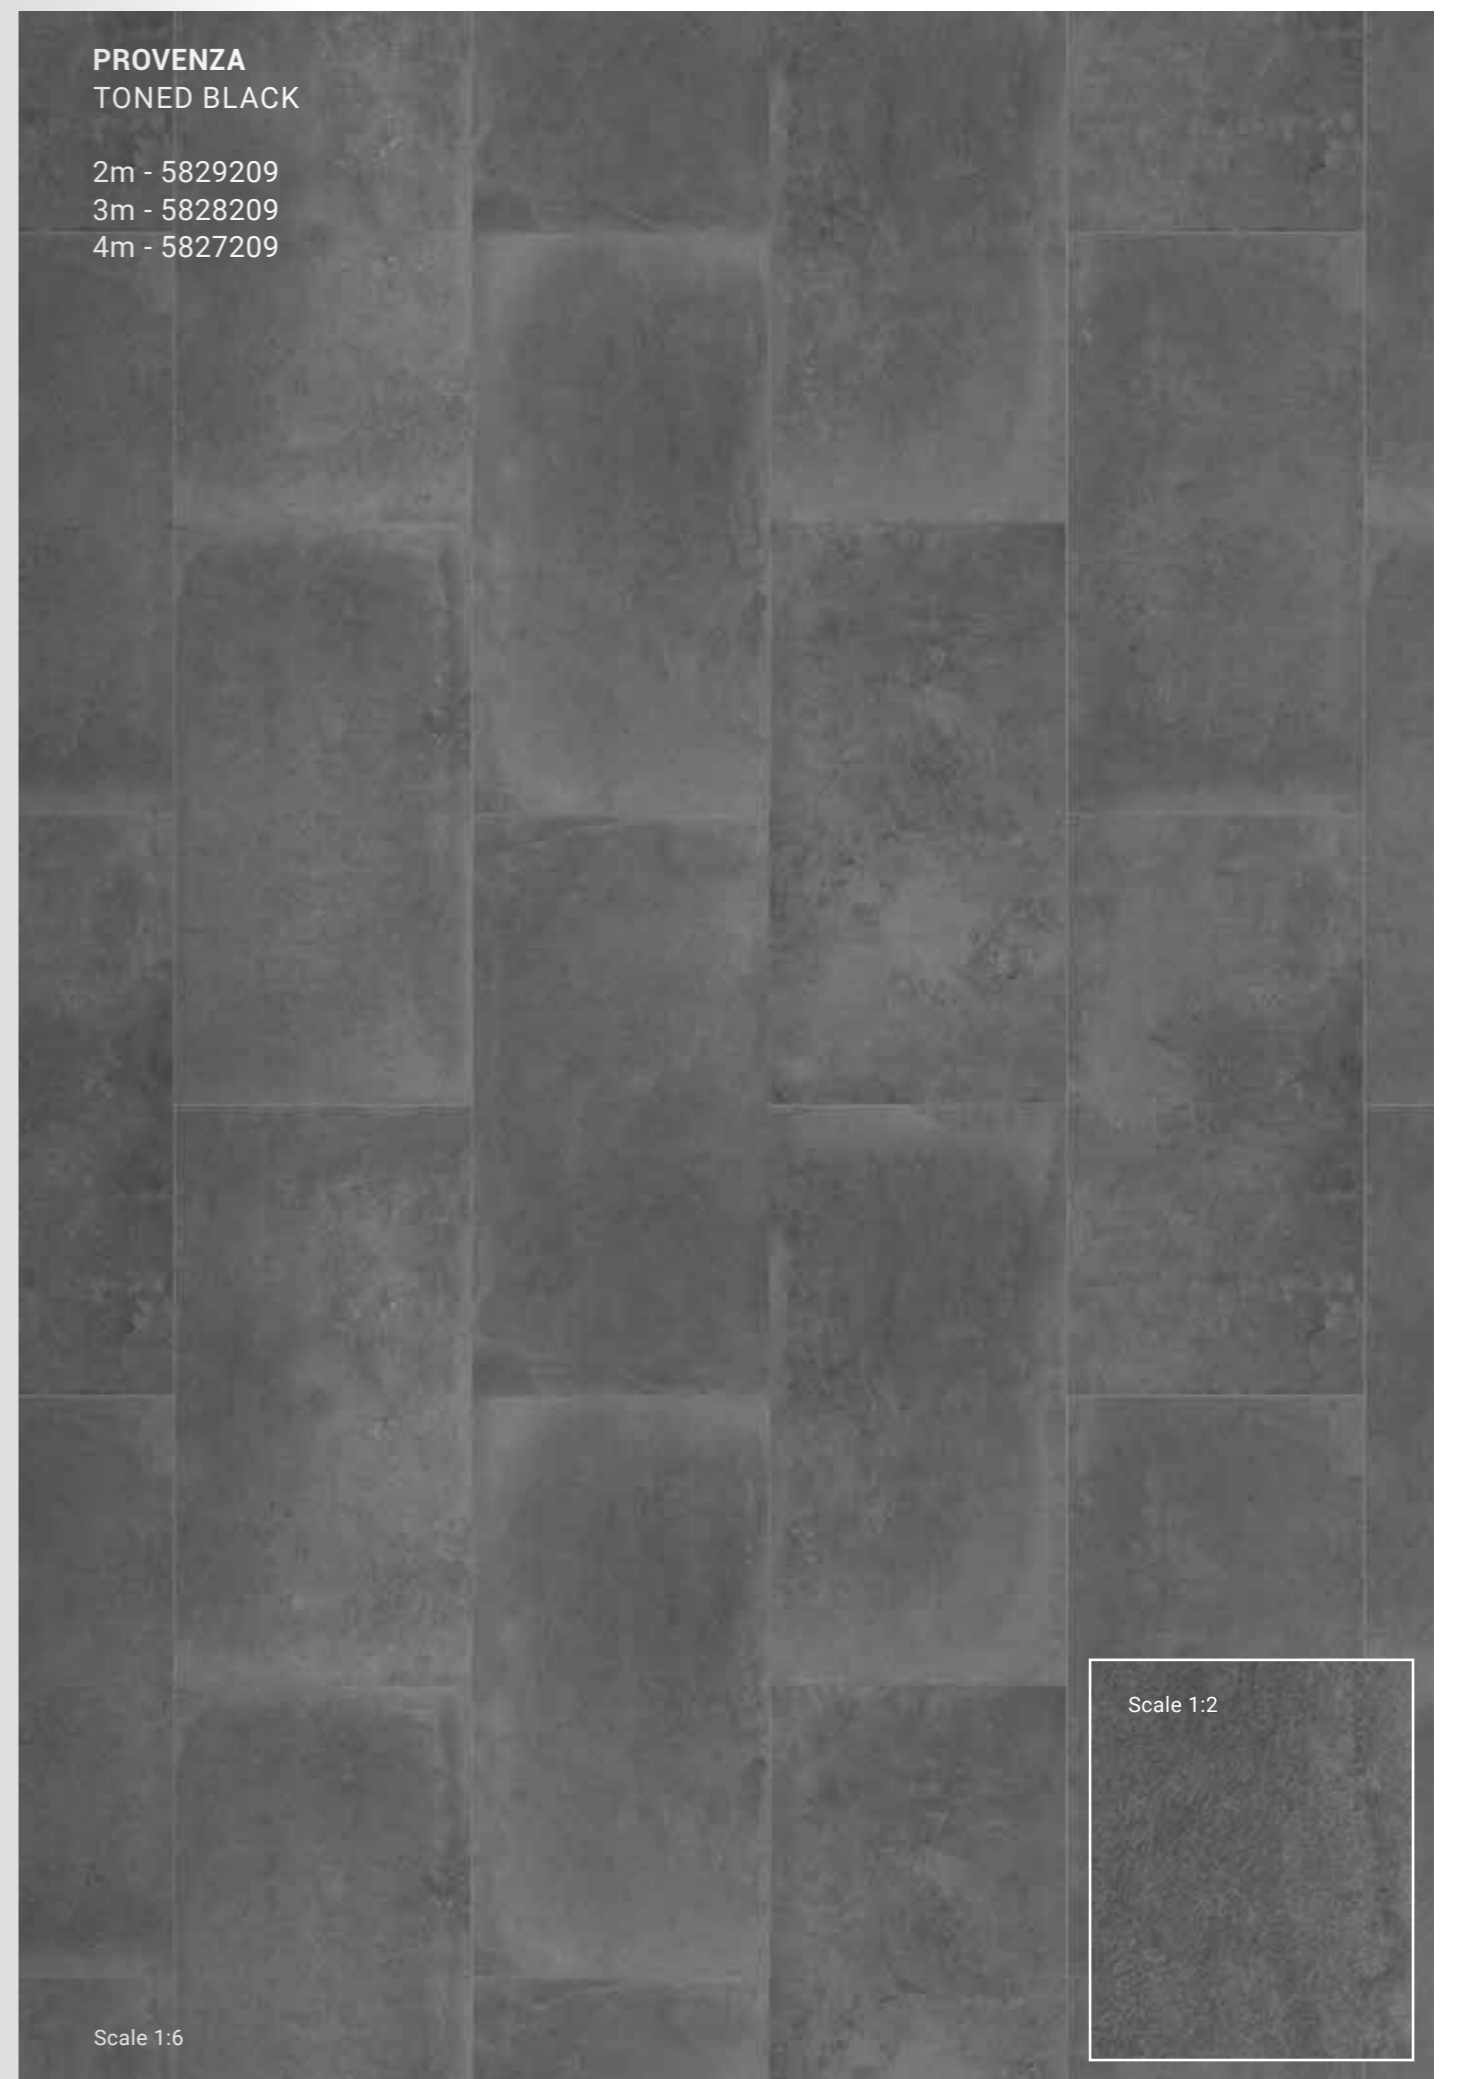

PROVENZA TONED BLACK

2m - 5829209

3m - 5828209

4m - 5827209

ICONIK 150
ICONIK 220Tex
ICONIK 240
ICONIK 260
ICONIK 260Tex
ICONIK 280Tex
ICONIK 300
ICONIK 400
ICONIK 450
CLASSIC 40