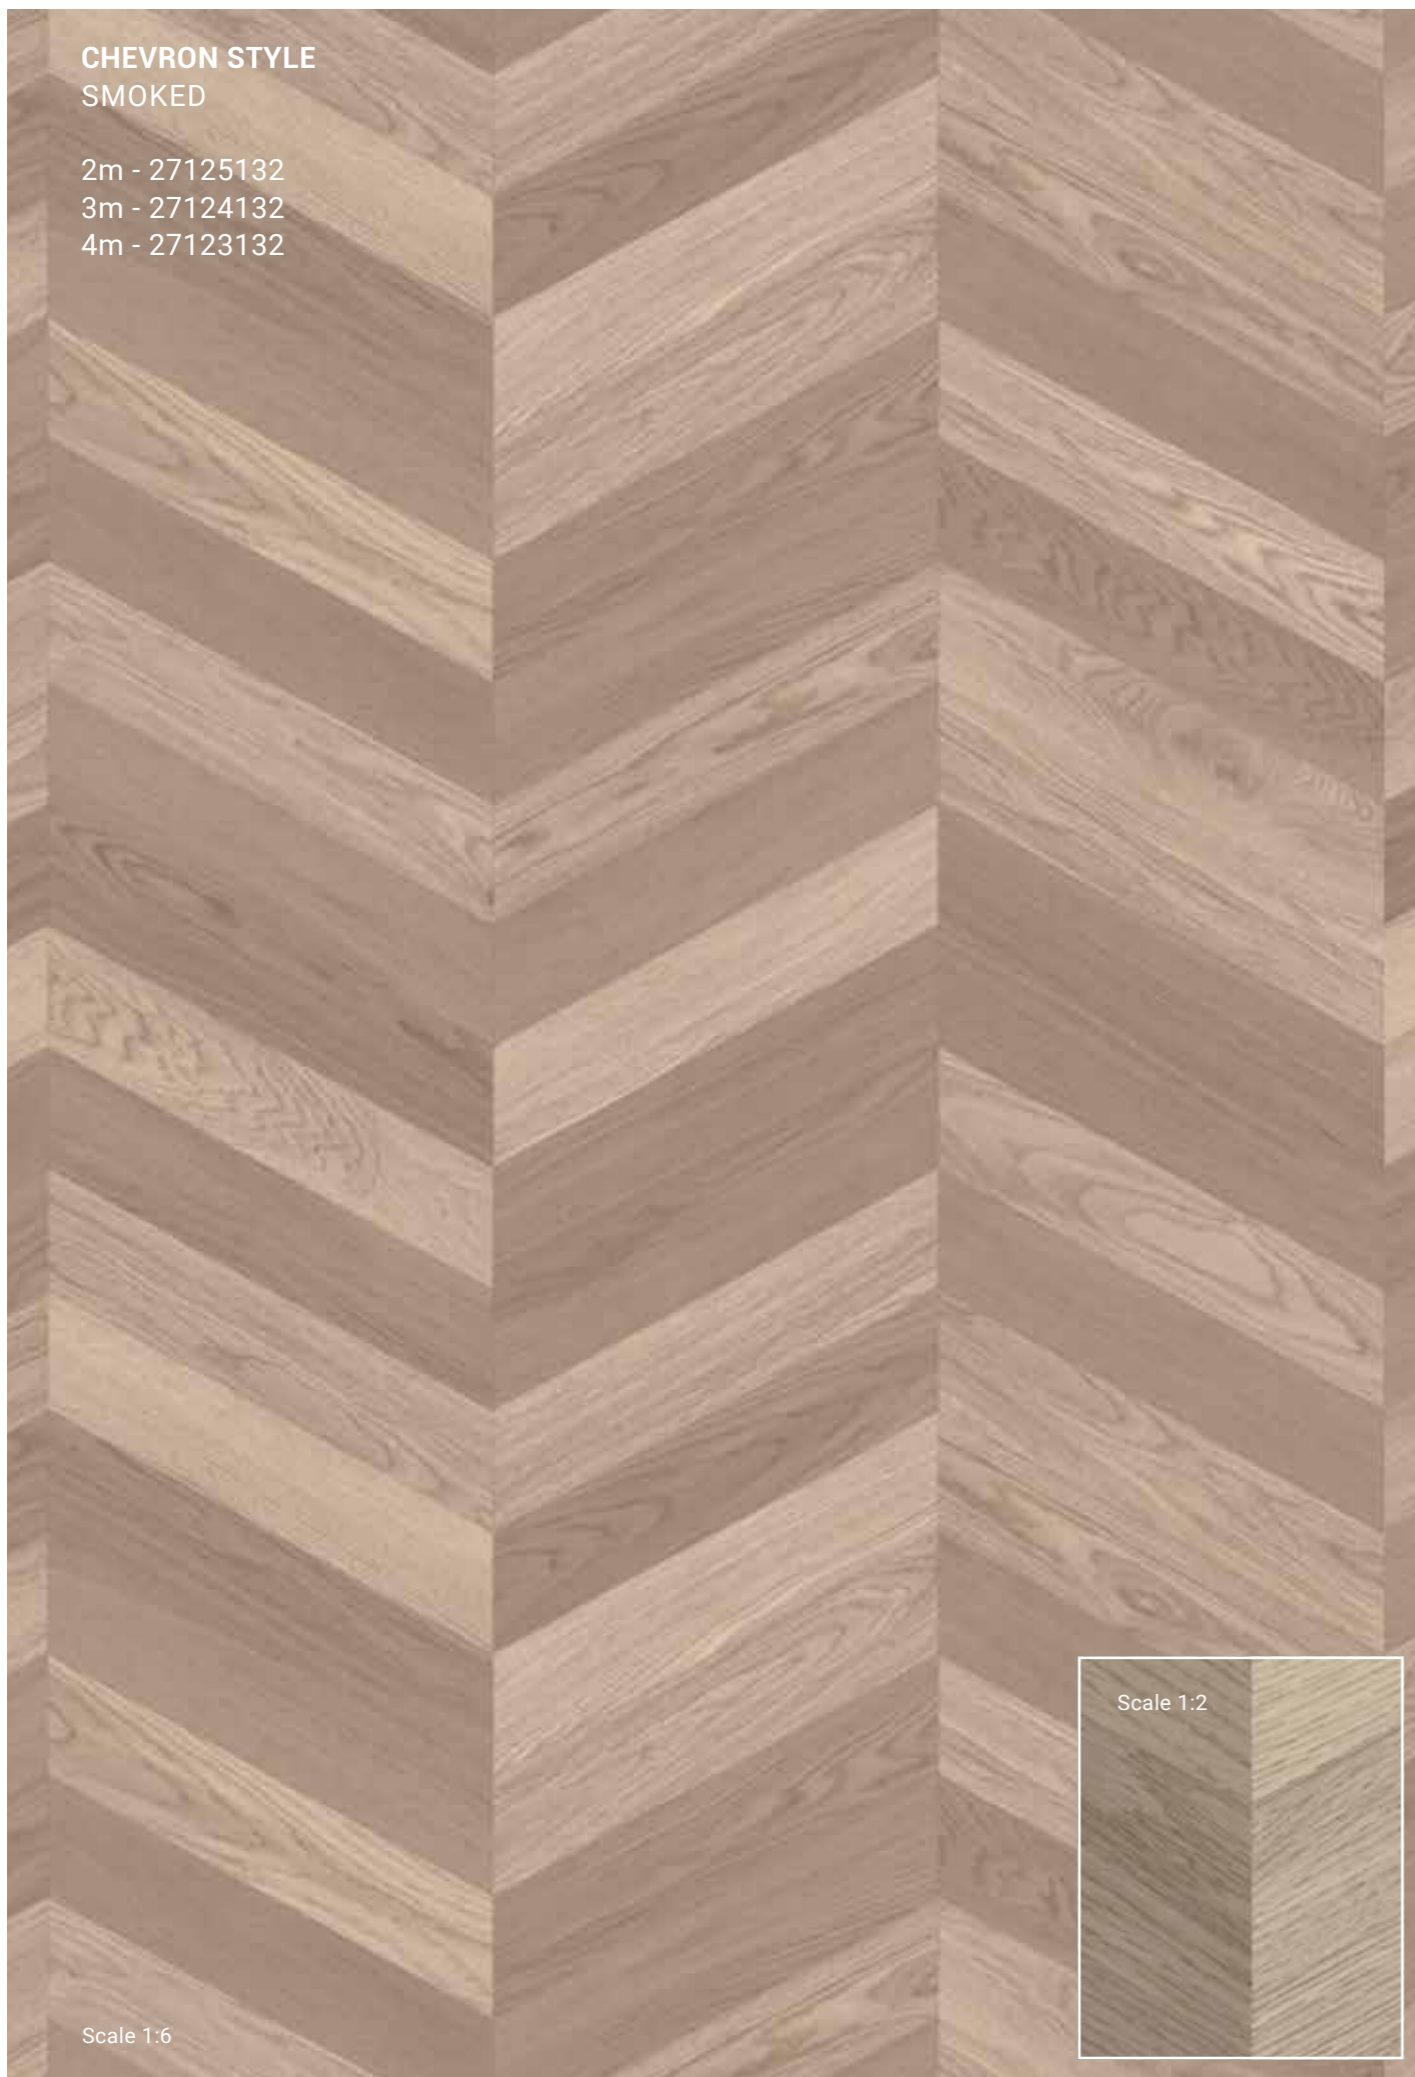

CHEVRON STYLE
SMOKED

2m - 27125132
3m - 27124132
4m - 27123132

Scale 1:6

Scale 1:2