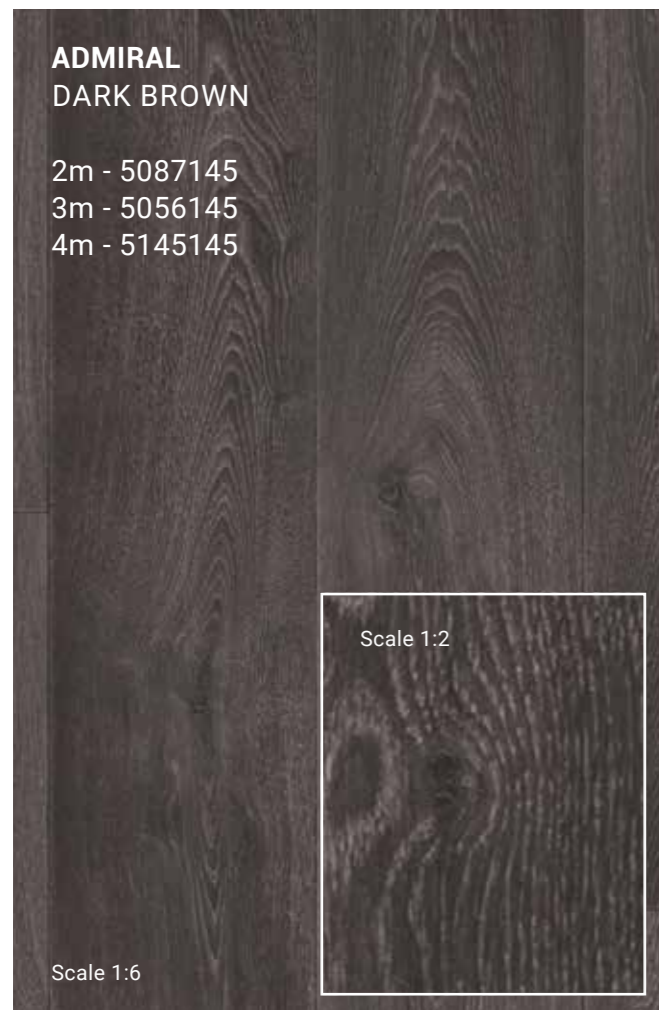

ICONIK 150 ADMIRAL

		2, 3, 4 m
		20 x 150 cm
		150 x 100 cm
		1,5 mm

EXTREME PROTECTION

5 years GUARANTEE RESIDENTIAL USE