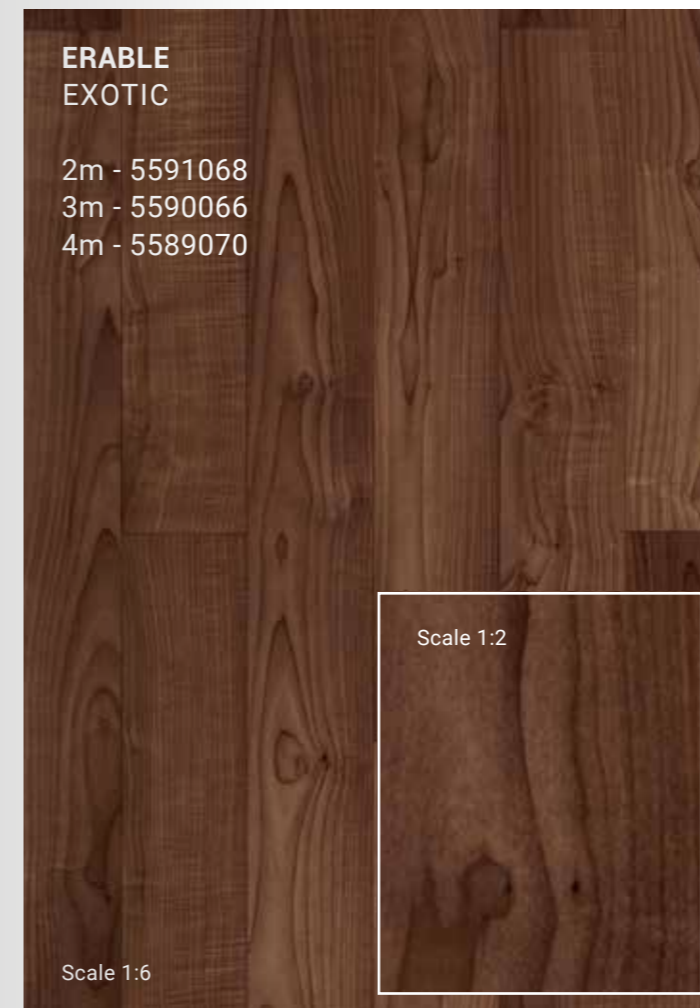

ERABLE
EXOTIC

2m - 5591068
3m - 5590066
4m - 5589070

Scale 1:6

		2, 3, 4 m
		10 x 100 cm
		100 x 100 cm
		2,8 mm
	EXTREME PROTECTION	15 years GUARANTEE RESIDENTIAL USE

ICONIK 150
ICONIK 220Tex
ICONIK 240
ICONIK 260
ICONIK 260Tex
ICONIK 280Tex
ICONIK 300
ICONIK 400
ICONIK 450
CLASSIC 40