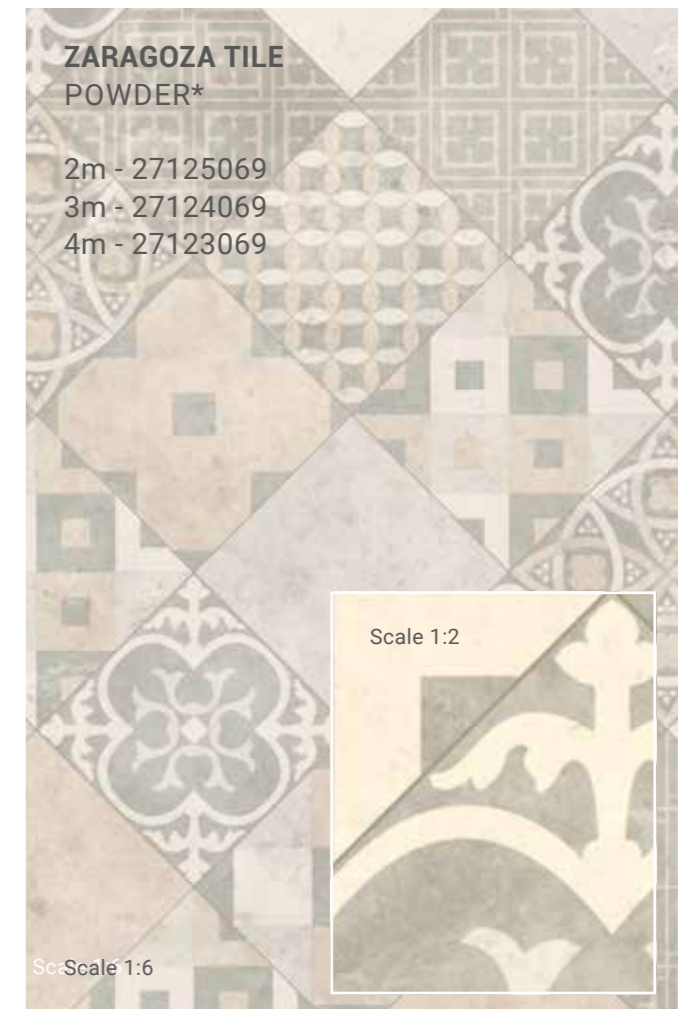

ZARAGOZA TILE
POWDER*

2m - 27125069
3m - 27124069
4m - 27123069

Scale 1:2

Scale 1:6