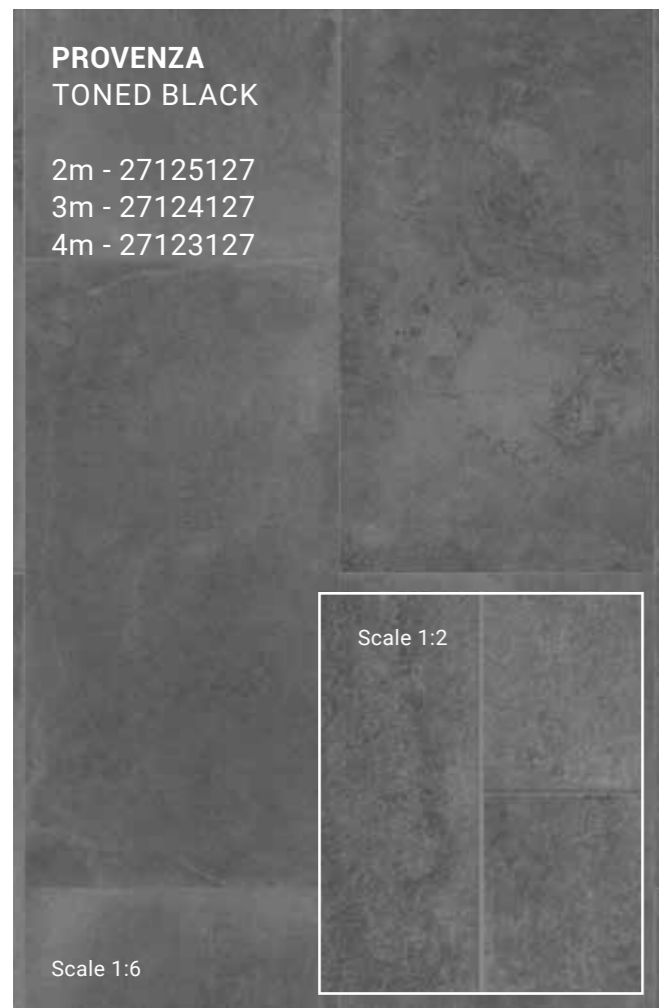

# ICONIK 260 PROVENZA

PROVENZA  
TONED LIGHT GREY

PROVENZA  
TONED LIGHT GREY

2m - 27125128  
3m - 27124128  
4m - 27123128

Scale 1:2

Scale 1:6

PROVENZA  
TONED BLACK

2m - 27125127  
3m - 27124127  
4m - 27123127