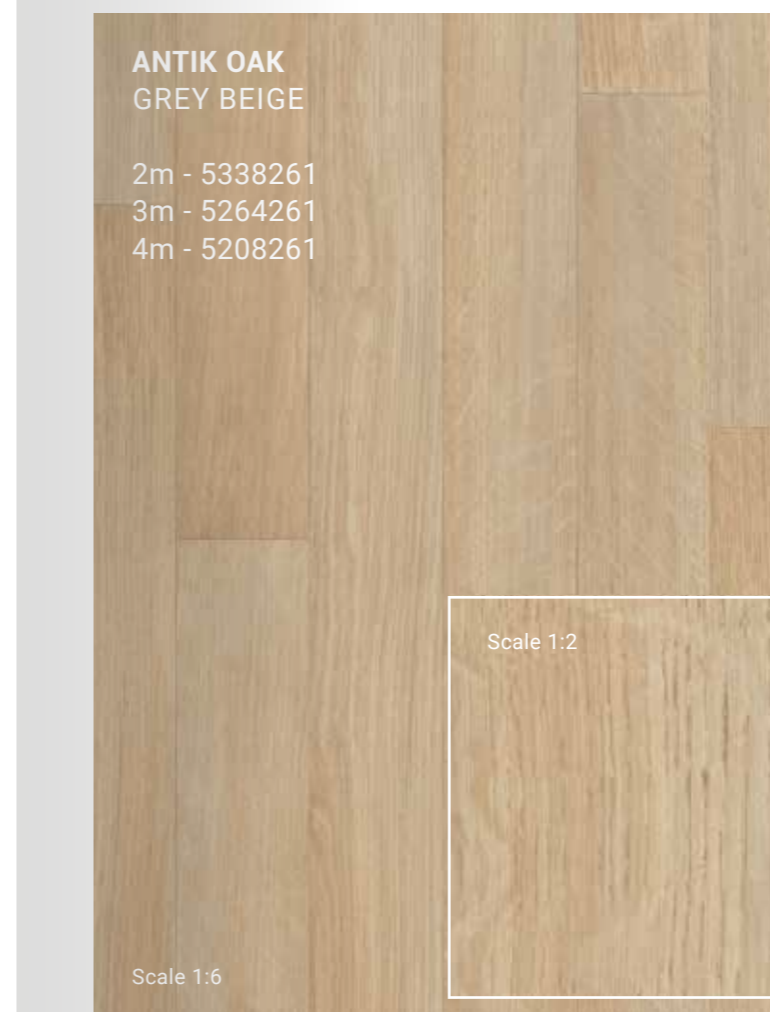

**10 years  
GUARANTEE  
RESIDENTIAL  
USE**

ADMIRAL  
LIGHT GREY

2m - 6503082  
3m - 6530082  
4m - 6578082

Scale 1:2

Scale 1:6

GREY BEIGE

ANTIK OAK  
GREY BEIGE

ANTIK OAK  
GREY BEIGE