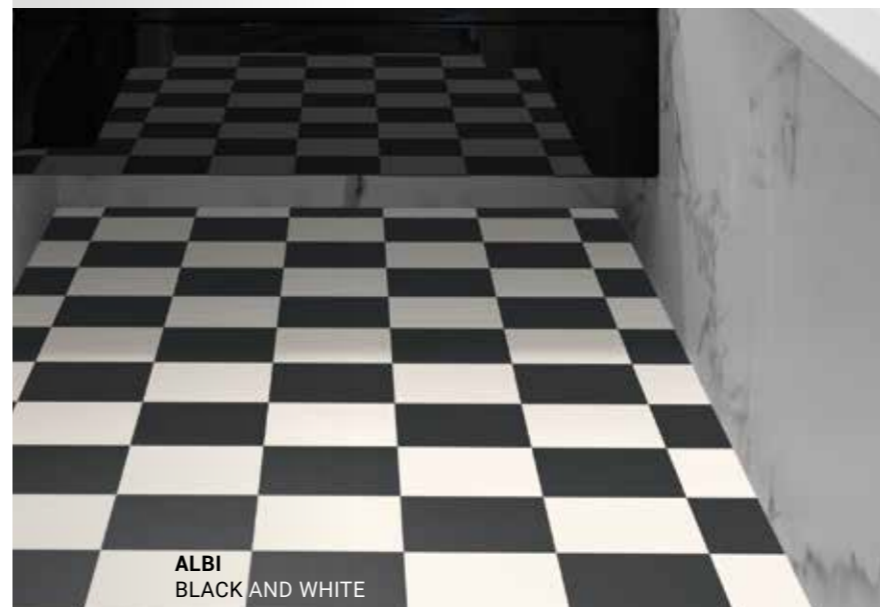

ICONIK 240 ALBI

ALBI
BLACK AND WHITE